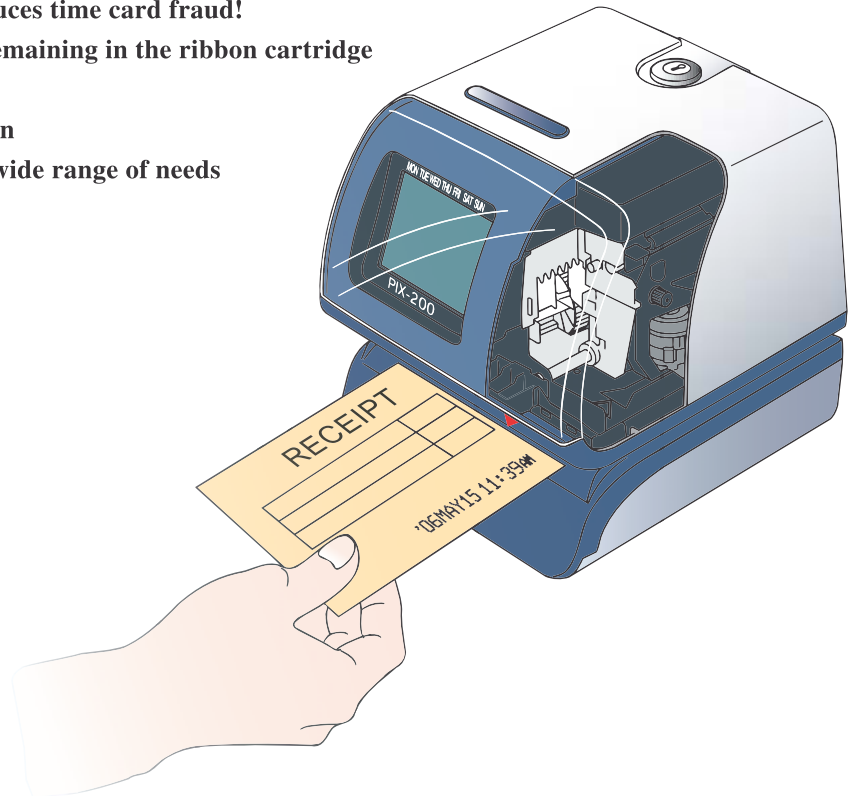

PIX-200

AMANO®

ECONOMICAL TIME RECORDER/STAMP WITH VALUABLE FEATURES AND BENEFITS

KEY FEATURES:

- Automatic Daylight Saving Time Adjustment
- 31 Selectable preset print style: Prints year, month, day, date, hour (AM/PM or 0-23), minutes (regular, 10th, 1/100A, 1/100B(5/100)), seconds, 8-digit number and comments in various order
- 13 Selectable comments: i.e. RCVD, SENT etc. in 6 Languages (Eng, Spa, Germ, Ita, Fre, Por)
- Programmable Customized Comment imprint (up to 3 lines)
- Prints up to eight (8) consecutive numbers with automatic reset function at a specified programmed time

KEY BENEFITS:

- Illuminated Print Window improves efficiency on time card stamping
- Password prevents tampering with settings – reduces time card fraud!
- Ink capacity gauge indicates the amount of ink remaining in the ribbon cartridge
- Easy-to-replace ribbon cartridge saves time
- Wall or desk mount provides for flexible operation
- Programmable print size by mm accommodates wide range of needs

OPTIONAL FEATURES:

- Atomic/Radio controlled clock (Germany, UK)
- Full Power reserve (72 hours or 400 punches)
Plus one of the below:
- Signal Device, 20 steps a week
- LAN Communication for NTP
- USB Communication for programming

Programmable Customized Comments
Imprint Sample: MAY06 AM11:56 02s
00000015 PAID
THANK YOU

PIX-200 SPECIFICATIONS

Printing	Dot matrix printing
Power Supply	100/120/230 VAC 50/60Hz
Operating Conditions	Temperature 14F-113F (-10 to 45°C) Humidity 10% - 90% RH (no condensation)
Dimensions	6.3"(w)x6.4"(h)x6.7"(d) (159(w)x163(h)x171(d) mm)
Clock System	Quartz oscillation system, Accuracy ± 3 seconds per week (77F \pm 9F) (25 \pm 5°C)
Weight	4.85 lbs. (2.2 kg) (not including optional battery, AC adapter)
Memory Retention	Clock and programming data kept for 3 years without AC power