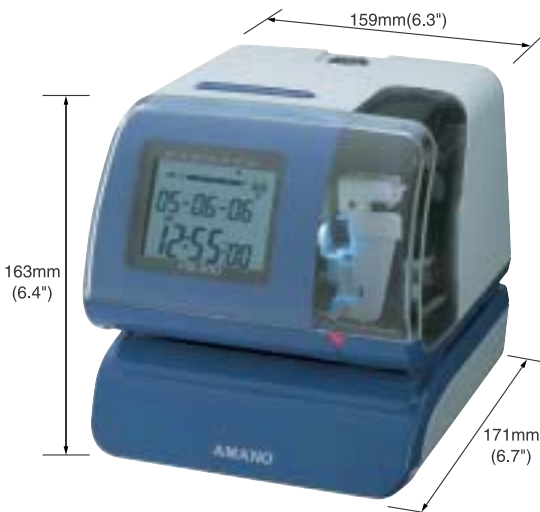

PIX-200

AMANO®

ECONOMICAL TIME RECORDER/STAMP WITH VALUABLE FEATURES AND BENEFITS

KEY FEATURES:

- Automatic Daylight Saving Time Adjustment
- 31 Selectable preset print style: Prints year, month, day, date, hour (AM/PM or 0-23), minutes (regular, 10th, 1/100A, 1/100B(5/100)), seconds, 8-digit number and comments in various order
- 13 Selectable comments: i.e. RCVD, SENT etc. in 6 Languages (Eng, Spa, Germ, Ita, Fre, Por)
- Programmable Customized Comment imprint (up to 3 lines)
- Prints up to eight (8) consecutive numbers with automatic reset function at a specified programmed time

KEY BENEFITS:

- Illuminated Print Window improves efficiency on time card stamping
- Password prevents tampering with settings – reduces time card fraud!
- Ink capacity gauge indicates the amount of ink remaining in the ribbon cartridge
- Easy-to-replace ribbon cartridge saves time
- Wall or desk mount provides for flexible operation
- Programmable print size by mm accommodates wide range of needs

OPTIONAL FEATURES:

- Atomic/Radio controlled clock (Germany, UK)
- Full Power reserve (72 hours or 400 punches)
Plus one of the below:
- Signal Device, 20 steps a week
- LAN Communication for NTP
- USB Communication for programming

Programmable Customized Comments
Imprint Sample: MAY06 AM11:56 02s
00000015 PAID
THANK YOU

PIX-200 SPECIFICATIONS

Printing	Dot matrix printing
Power Supply	100/120/230 VAC 50/60Hz
Operating Conditions	Temperature 14F-113F (-10 to 45°C) Humidity 10% - 90% RH (no condensation)
Dimensions	6.3"(w)x6.4"(h)x6.7"(d) (159(w)x163(h)x171(d) mm)
Clock System	Quartz oscillation system, Accuracy ± 3 seconds per week (77F \pm 9F) (25 \pm 5°C)
Weight	4.85 lbs. (2.2 kg) (not including optional battery, AC adapter)
Memory Retention	Clock and programming data kept for 3 years without AC power